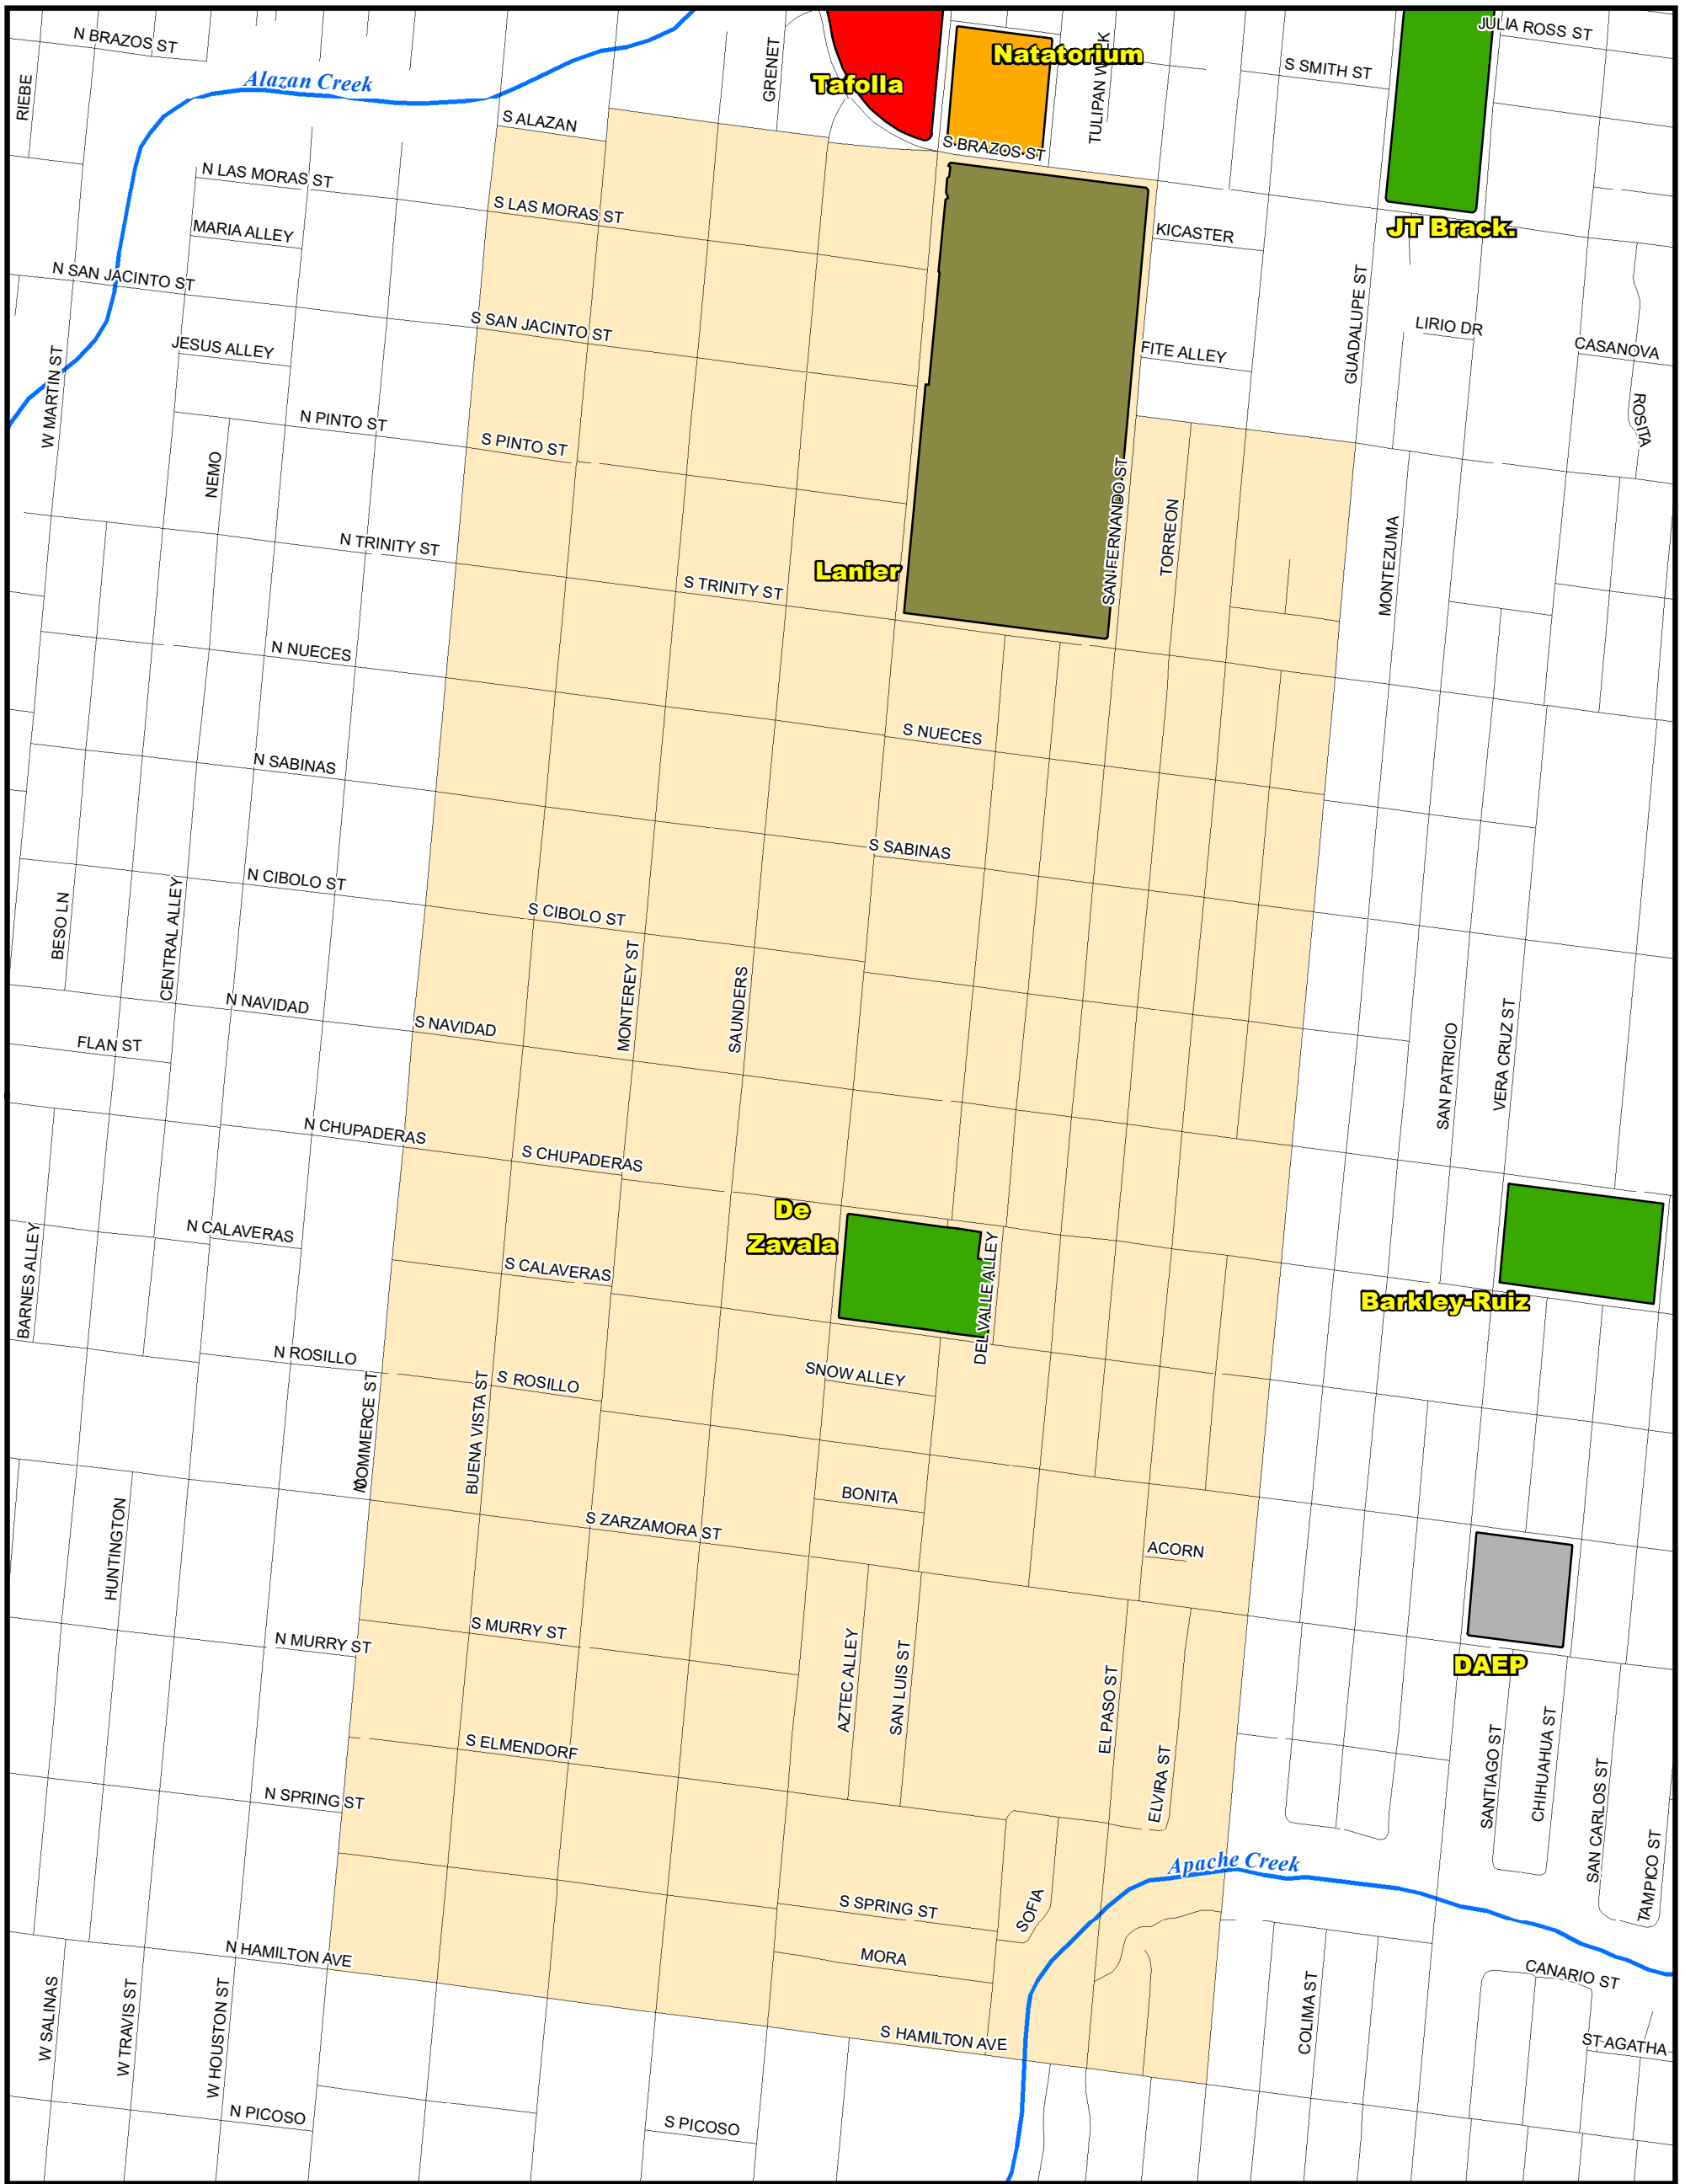

# Attendance Boundary for 2024-2025

**DE ZAVALA**  
**Primary School**  
**Grades Served: HS, K-5**

**2311 SAN LUIS ST.**  
**SAN ANTONIO, TX 78207**

**LEGEND**

1 inch equals 0.11 miles

Last Updated 2019-2020

SAISD Facilities		Route Features		Natural Features	
Facility_Type					
Administrative	Primary PK/K-5/6	Middle School	Streets	Rivers & Creeks	Water Bodies
Closed - Pending Reuse	High School	PK/K-8 School	Railroad Tracks		
		Special Program			